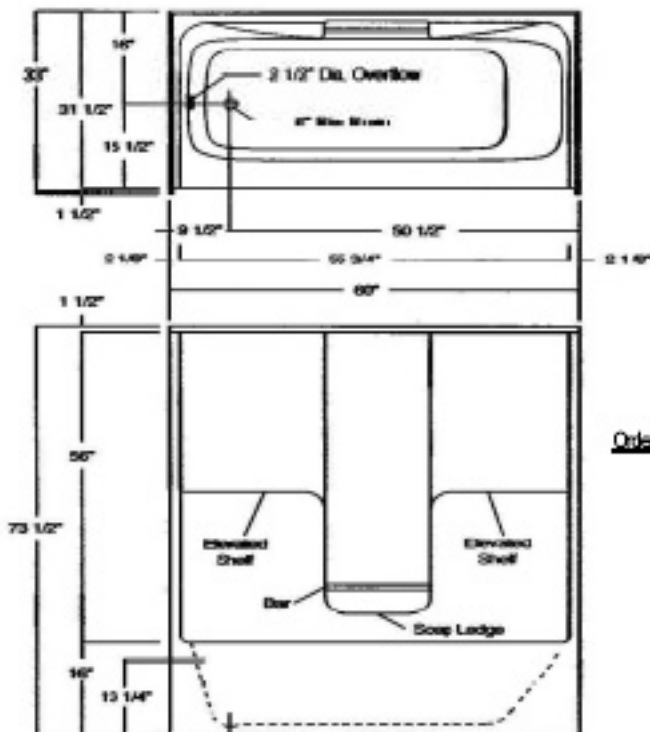

Tub / Shower

Manufacturer: Aker

80-INCH MODEL **CM-60** (Smooth Wall)
Rough-In Dimensions 60" wide x 33" deep x 73-1/2" high
Finished Dimensions 60" wide x 31-1/2" deep x 72" high

Unit Features

- One-Piece Gelcoated Fiberglass
- 2" Dia. Drain/RH or LH
- 2-1/2" Dia. Overflow
- Twin / Elevated Black Wall Shelves
- Single / Lower Level, Center Soap Ledge with Acrylic Bar
- Textured Floor Pattern
- Balsa Wood "Anti-flex" Floor Construction
- Module Warranty: 3 Year Limited

Special Notes

- Unit Complies with ANSI Z 124 Series
- Unit Complies with HUD / FHA UM-73a (use of materials)

Plain Tub/Shower

Order No. CM-60R (RH Drain/Clear Acrylic Bar)
 CM-60L (LH Drain/Clear Acrylic Bar)

60" x 31-1/2", One-Piece, Gelcoated Fiberglass Tub/Shower with 16" apron, wall surround, acrylic bar and drain on end indicated.

CM-60L (Illustrated)
Sump Bottom: 16" wide x 42" long
Sump Depth: 13-1/2" deep
Sump Capacity: 36 gallons (to overflow)