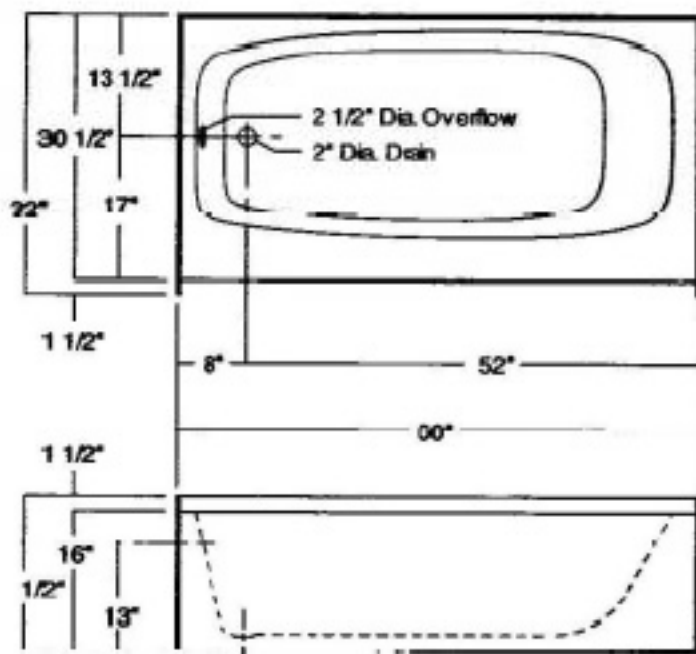

Tub Only

Manufacturer: Aker

BATHTUB W/TILE FLANGE

60-INCH LONG MODEL TO-60

Rough-In Dimensions

60" long x 32" wide x 17-1/2" high

Finished Dimensions

60" long x 30-1/2" wide x 16" high (@ apron)

Unit Features

- One-Piece Gelcoated Fiberglass
- 2" Dia. Drain/RH or LH
- 2-1/2" Dia. Overflow
- TO-60 Model – TwinBack Corner Soap Trays
- Textured Floor Pattern
- Balsa Wood "Anti-Flex" Floor Construction
- Module Warranty: 3 Year Limited

Order No: TO-60R (RH Drain)
TO-60L (LH Drain)

60" x 30-1/2", One-Piece, Gelcoated Fiberglass tub only unit with 16" apron and drain on end indicated.

TO-60L (illustrated)

Sump Bottom: 16" wide x 40-1/2" long

Sump Depth: 14" deep

Sump Capacity: 38 gallons (to overflow)