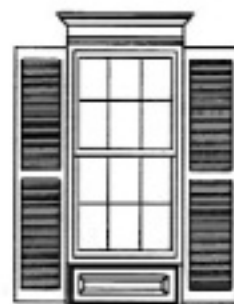

Circle Top

Elliptical Transom

Window w/Elliptical Transom & Accent Panels

Window w/Peak Head Feature & Accent Panel

Window w/ Flat Head Feature & Accent Panel

Rectangular Transom

Window w/ Half Round Sunburst Head Feature

Window w/ Circle Top & Accent Panel

Window w/ Segmented Sunburst Head Feature

Window w/ Rectangular Transom & Accent Panel