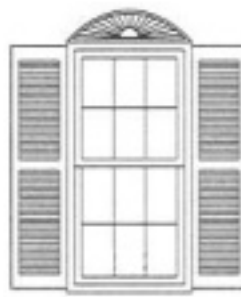

Circle Top

Elliptical Transom

Window w/Elliptical Transom & Accent Panels

Window w/Peak Head Feature & Accent Panel

Window w/ Flat Head Feature & Accent Panel

Rectangular Transom

Window w/ Half Round Sunburst Head Feature

Window w/ Circle Top & Accent Panel

Window w/ Segmented Sunburst Head Feature

Window w/ Rectangular Transom & Accent Panel