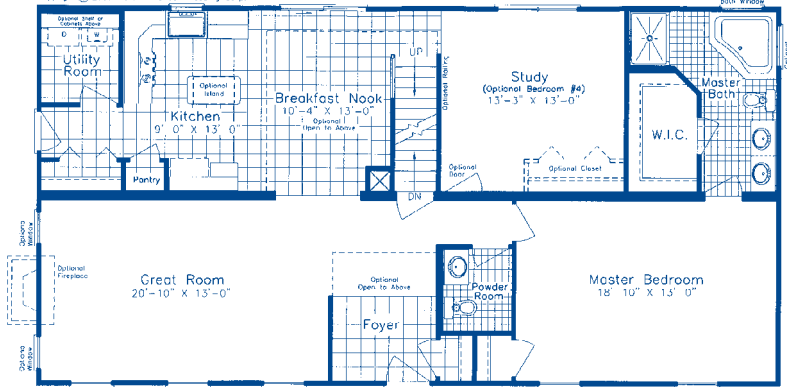

copyright © 2000 North American Housing Corp.

FIRST FLOOR

UNFINISHED ATTIC SPACE  
OPTIONAL 4-BOX CAPE

## ASHVILLE

Approx. First Floor Area 1288 sq. ft.  
 Approx. Unfinished Attic Space 784 sq. ft.  
 Approx. Total Area 2072 sq. ft.

Approx. Overall Dimensions  
 28'-0" x 54'-0"

OPTIONAL 3/4 BATH

OPTIONAL FULL BATH