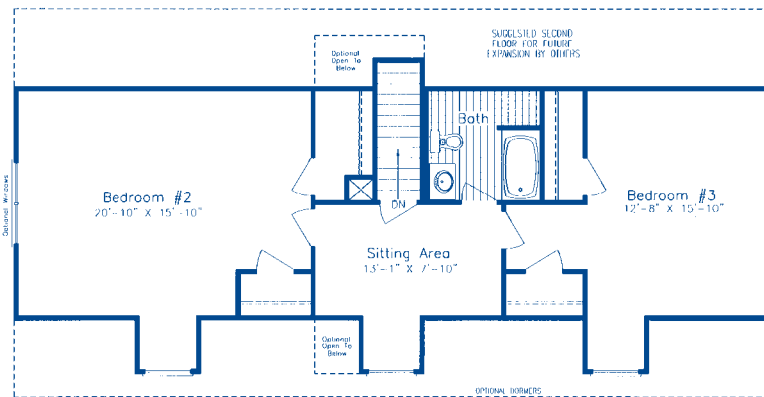

copyright © 2000 North American Housing Corp.

FIRST FLOOR

UNFINISHED ATTIC SPACE  
OPTIONAL 4-BOX CAPE

## ASHVILLE

Approx. First Floor Area 1288 sq. ft.  
 Approx. Unfinished Attic Space 784 sq. ft.  
 Approx. Total Area 2072 sq. ft.

Approx. Overall Dimensions  
 28'-0" x 54'-0"

OPTIONAL 3/4 BATH

OPTIONAL FULL BATH