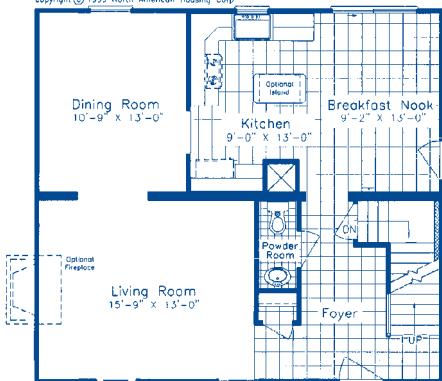

SECOND FLOOR

OPTIONAL THREE BEDROOM PLAN

OPTIONAL FOUR BEDROOM PLAN

copyright © 1999 North American Housing Corp.

FIRST FLOOR

OPTIONAL KITCHEN CHASE LOCATION

## BERKSHIRE

Approx. First Floor Area 840 sq. ft.  
 Approx. Second Floor Area 840 sq. ft.  
 Approx. Total Area 1680 sq. ft.

Approx. Overall Dimensions  
 28'-0" x 30'-0"

Independent Builders are not affiliated with North American Housing Corp.