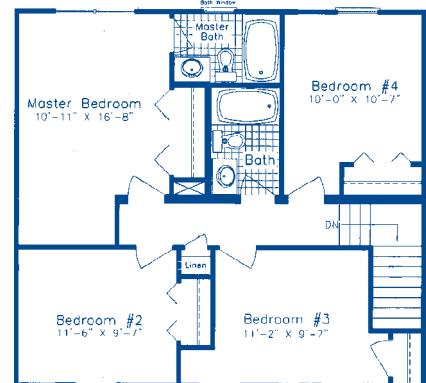

SECOND FLOOR

OPTIONAL THREE BEDROOM PLAN

OPTIONAL FOUR BEDROOM PLAN

copyright © 1999 North American Housing Corp.

FIRST FLOOR

OPTIONAL KITCHEN CHASE LOCATION

## BERKSHIRE

Approx. First Floor Area 840 sq. ft.  
 Approx. Second Floor Area 840 sq. ft.  
 Approx. Total Area 1680 sq. ft.

Approx. Overall Dimensions  
 28'-0" x 30'-0"

Independent Builders are not affiliated with North American Housing Corp.