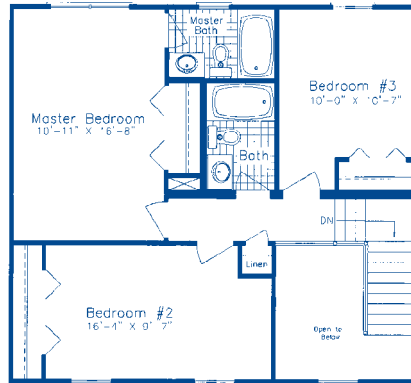

SECOND FLOOR

OPTIONAL THREE BEDROOM PLAN

OPTIONAL FOUR BEDROOM PLAN

copyright © 1999 North American Housing Corp.

FIRST FLOOR

OPTIONAL KITCHEN CHASE LOCATION

## BERKSHIRE

Approx. First Floor Area 840 sq. ft.  
 Approx. Second Floor Area 840 sq. ft.  
 Approx. Total Area 1680 sq. ft.

Approx. Overall Dimensions  
 28'-0" x 30'-0"

Independent Builders are not affiliated with North American Housing Corp.