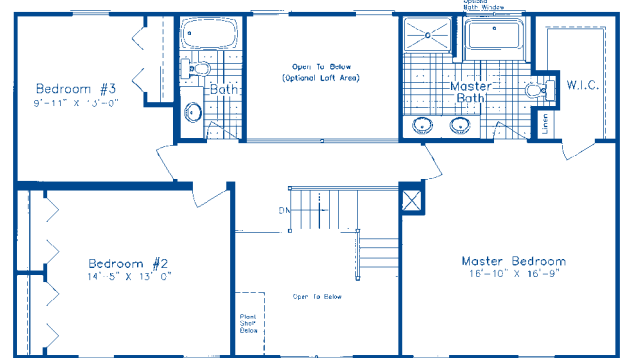

FIRST FLOOR

OPTIONAL KITCHEN #1

OPTIONAL KITCHEN #2

SECOND FLOOR

OPTIONAL PALLADIAN WINDOW WITH CIRCLE TOP

OPTIONAL FOURTH BEDROOM

BROOKFIELD

Approx. First Floor Area 1344 sq. ft.
 Approx. Second Floor Area 1344 sq. ft.
 Approx. Total Area 2688 sq. ft.

Approx. Overall Dimensions
 28'-0" x 48'-0"

Independent Builders are not affiliated with North American Housing Corp.

Frederick
 5724 Industry Lane
 Frederick, MD 21704
 301-694-9100

Boones Mill
 P.O. Box 25
 Boones Mill, VA 24065
 540-334-5000