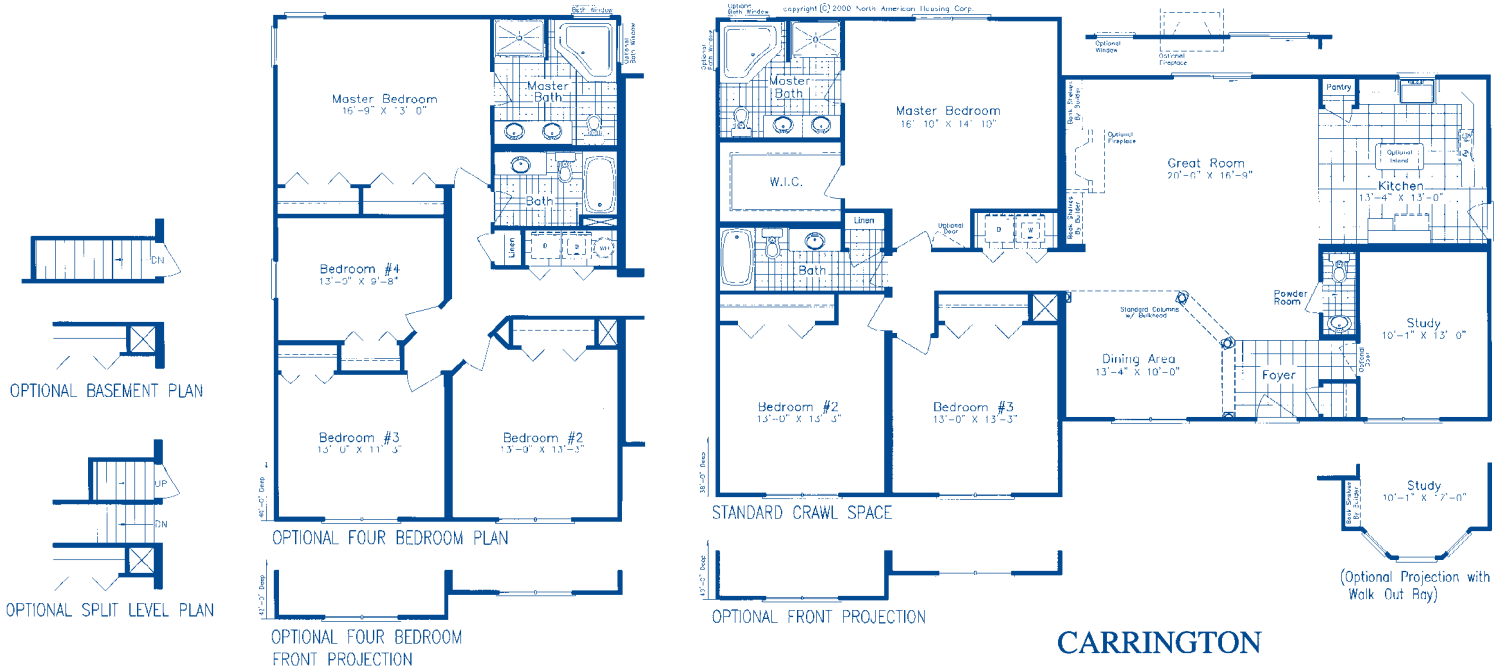

RANCHES

CAPE CODS

TWO STORY

CONTEMPORARY

MULTI-FAMILY

MILLENNIUM SERIES

OPTIONS

CARRINGTON

Approx. Total Area 2016 sq. ft.

Approx. Overall Dimensions
28'-0" / 38'-0" x 62'-0"

Independent Builders are not affiliated with North American Housing Corp.

Frederick
5724 Industry Lane
Frederick, MD 21704
301-694-9100