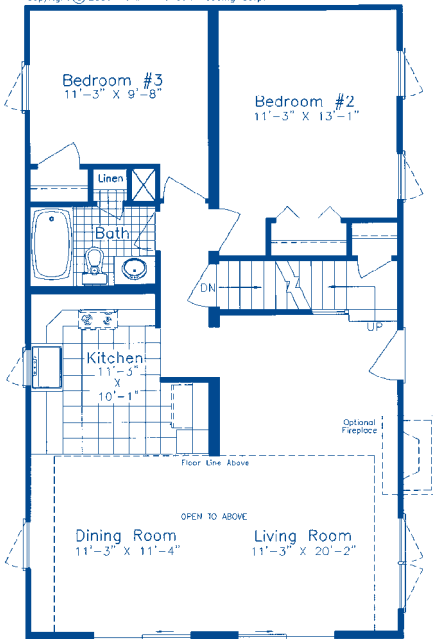

copyright © 2000 North American Housing Corp.

FIRST FLOOR

SECOND FLOOR

OPTIONAL PROWL ROOF

OPTIONAL MASTER BATH

CEDARBROOK

Approx. First Floor Area 960 sq. ft.
 Approx. Second Floor Area 684 sq. ft.
 Approx. Total Area 1644 sq. ft.

Approx. Overall Dimensions
 40'-0" x 24'-0"

Independent Builders are not affiliated with North American Housing Corp.

Frederick
 5724 Industry Lane
 Frederick, MD 21704
 301-694-9100

Boones Mill
 P.O. Box 25
 Boones Mill, VA 24065
 540-334-5000