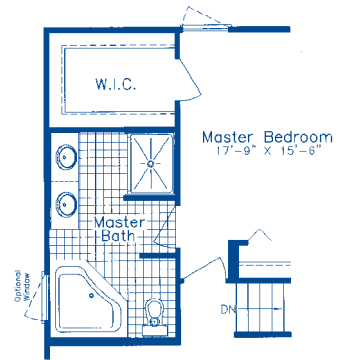

copyright © 2000 North American Housing Corp.

FIRST FLOOR

SECOND FLOOR

OPTIONAL PROWL ROOF

OPTIONAL MASTER BATH

CEDARBROOK

Approx. First Floor Area 960 sq. ft.
 Approx. Second Floor Area 684 sq. ft.
 Approx. Total Area 1644 sq. ft.

Approx. Overall Dimensions
 40'-0" x 24'-0"

Independent Builders are not affiliated with North American Housing Corp.

Frederick
 5724 Industry Lane
 Frederick, MD 21704
 301-694-9100

Boones Mill
 P.O. Box 25
 Boones Mill, VA 24065
 540-334-5000