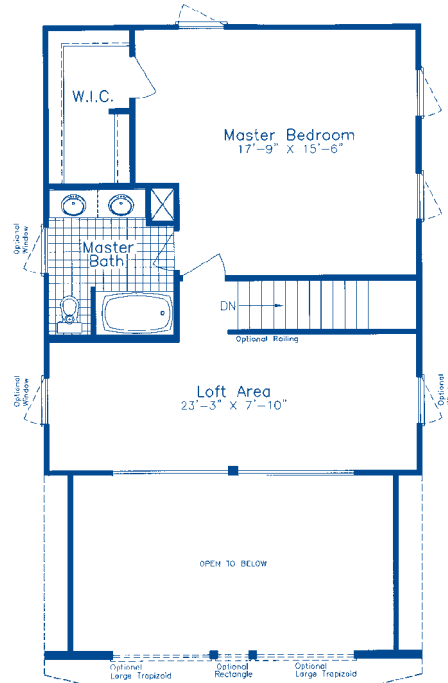

copyright © 2000 North American Housing Corp.

FIRST FLOOR

SECOND FLOOR

OPTIONAL PROWL ROOF

OPTIONAL MASTER BATH

CEDARBROOK

Approx. First Floor Area 960 sq. ft.
 Approx. Second Floor Area 684 sq. ft.
 Approx. Total Area 1644 sq. ft.

Approx. Overall Dimensions
 40'-0" x 24'-0"

Independent Builders are not affiliated with North American Housing Corp.

Frederick
 5724 Industry Lane
 Frederick, MD 21704
 301-694-9100

Boones Mill
 P.O. Box 25
 Boones Mill, VA 24065
 540-334-5000