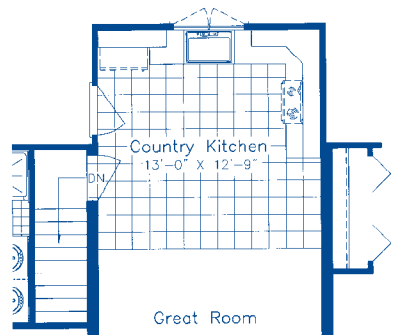

OPTIONAL KITCHEN LAYOUT

BASEMENT OPTION

CHESAPEAKE

Approx. Total Area 1344 sq. ft.

Approx. Overall Dimensions
28'-0"/40'-0" x 41'-0"

copyright © 2000 North American Housing Corp.
STANDARD CRAWL SPACE

Independent Builders are not affiliated with North American Housing Corp.