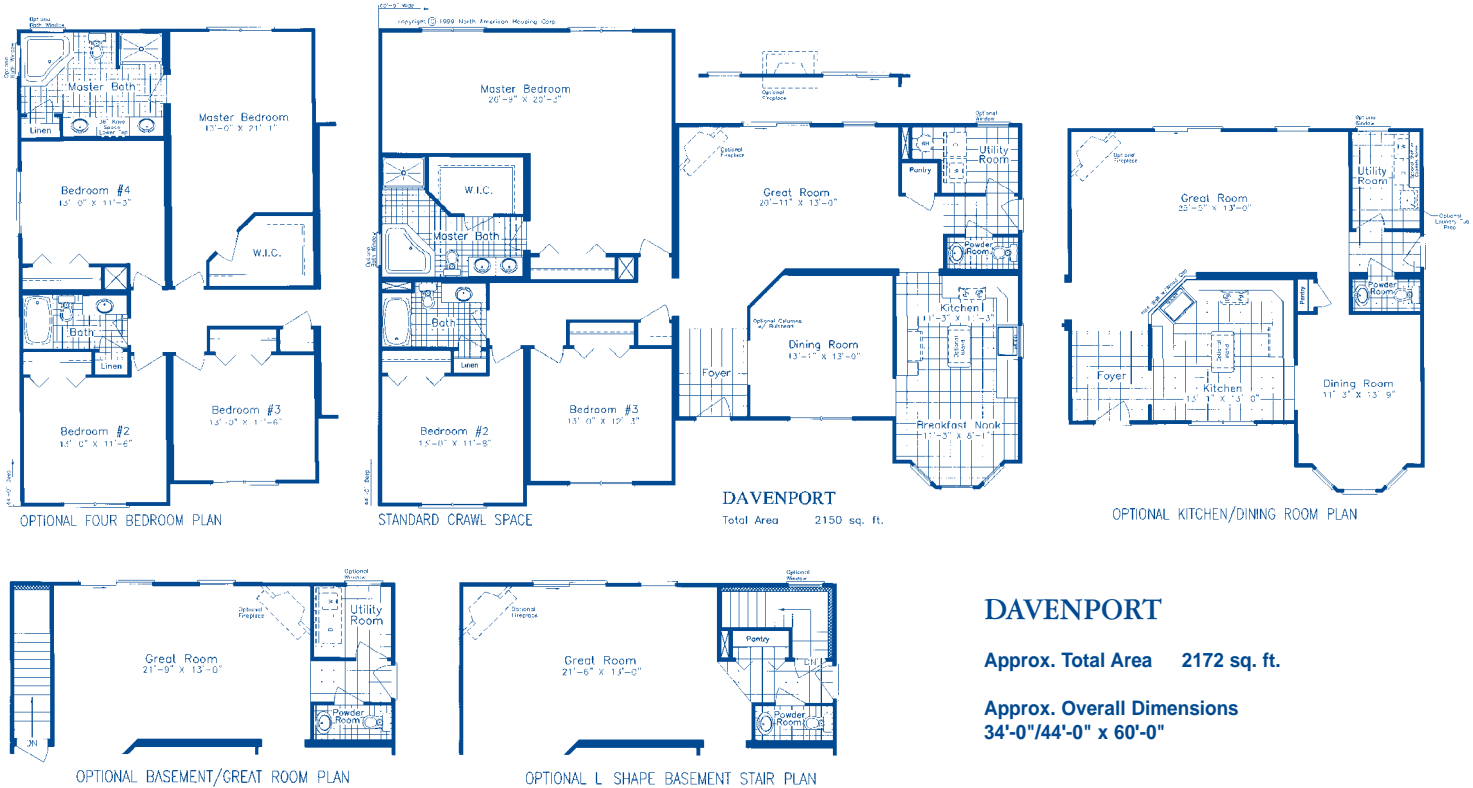

RANCHES

CAPE CODS

TWO STORY

CONTEMPORARY

MULTI-FAMILY

MILLENNIUM SERIES

OPTIONS

DAVENPORT
Total Area 2150 sq. ft.

DAVENPORT
Approx. Total Area 2172 sq. ft.
Approx. Overall Dimensions
34'-0"/44'-0" x 60'-0"

Independent Builders are not affiliated with North American Housing Corp.

Frederick
5724 Industry Lane
Frederick, MD 21704
301-694-9100