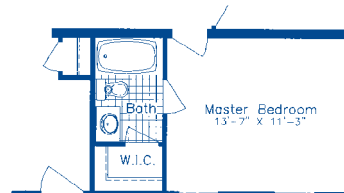

MASTER BATH OPTION

Independent Builders are not affiliated with North American Housing Corp.

Frederick
5724 Industry Lane
Frederick, MD 21704
301-694-9100

Boones Mill
P.O. Box 25
Boones Mill, VA 24065
540-334-5000

Visit us on the
World Wide Web!
<http://www.northamericanhousing.com>