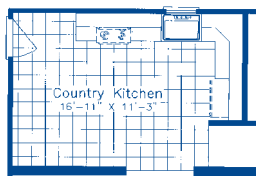

KITCHEN OPTION #1

KITCHEN OPTION #2 WITH BASEMENT/SPLIT FOYER ONLY

STANDARD CRAWL SPACE

SPLIT FOYER ELEVATION

FRANKLIN

Approx. Total Area 864 sq. ft.

Approx. Overall Dimensions
24'-0" x 36'-0"

BASEMENT OPTION