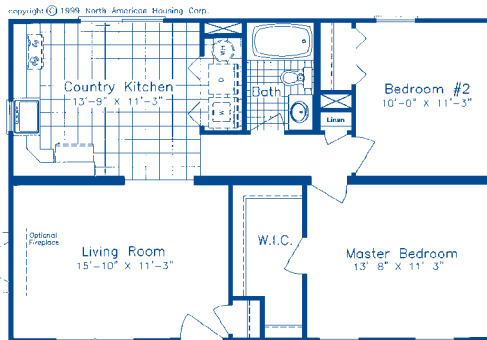

KITCHEN OPTION #1

KITCHEN OPTION #2 WITH BASEMENT/SPLIT FOYER ONLY

STANDARD CRAWL SPACE

SPLIT FOYER ELEVATION

FRANKLIN

Approx. Total Area 864 sq. ft.

Approx. Overall Dimensions
24'-0" x 36'-0"

BASEMENT OPTION

SPLIT FOYER OPTION

MASTER BATH OPTION

Independent Builders are not affiliated with North American Housing Corp.

Frederick
5724 Industry Lane
Frederick, MD 21704
301-694-9100

Boones Mill
P.O. Box 25
Boones Mill, VA 24065
540-334-5000