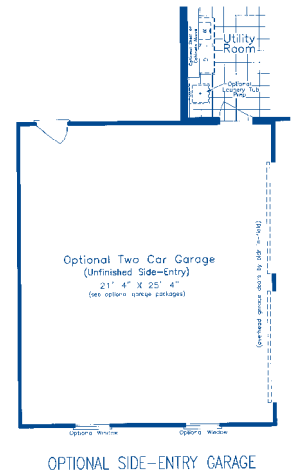

RANCHES
CAPE CODS
TWO STORY
CONTEMPORARY
MULTI-FAMILY
MILLENNIUM SERIES
OPTIONS

HAMPTON
Approx. Total Area 1862 sq. ft.
Approx. Overall Dimensions
41'-0" x 42'-0"

Independent Builders are not affiliated with North American Housing Corp.