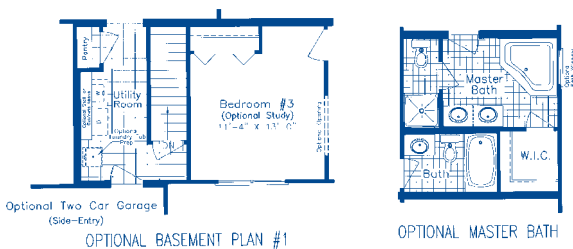

RANCHES
CAPE CODS
TWO STORY
CONTEMPORARY
MULTI-FAMILY
MILLENNIUM SERIES
OPTIONS

HAMPTON
Approx. Total Area 1862 sq. ft.
Approx. Overall Dimensions
41'-0" x 42'-0"

Independent Builders are not affiliated with North American Housing Corp.