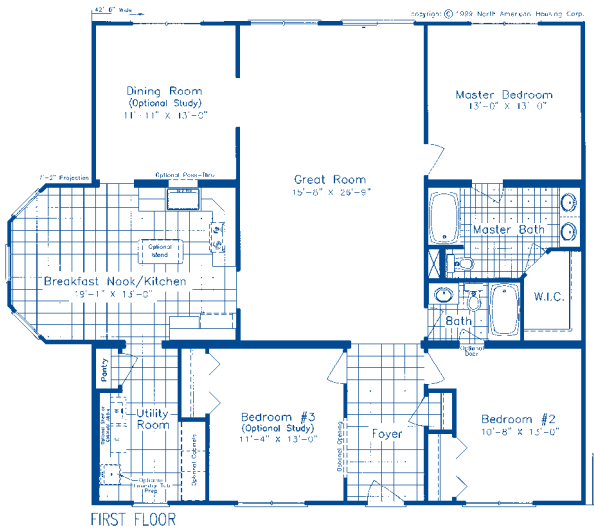

RANCHES
CAPE CODS
TWO STORY
CONTEMPORARY
MULTI-FAMILY
MILLENNIUM SERIES
OPTIONS

HAMPTON
Approx. Total Area 1862 sq. ft.
Approx. Overall Dimensions
41'-0" x 42'-0"

Independent Builders are not affiliated with North American Housing Corp.