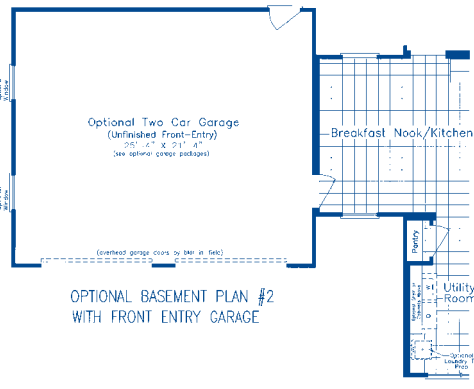

RANCHES
CAPE CODS
TWO STORY
CONTEMPORARY
MULTI-FAMILY
MILLENNIUM SERIES
OPTIONS

HAMPTON
Approx. Total Area 1862 sq. ft.
Approx. Overall Dimensions
41'-0" x 42'-0"

Independent Builders are not affiliated with North American Housing Corp.