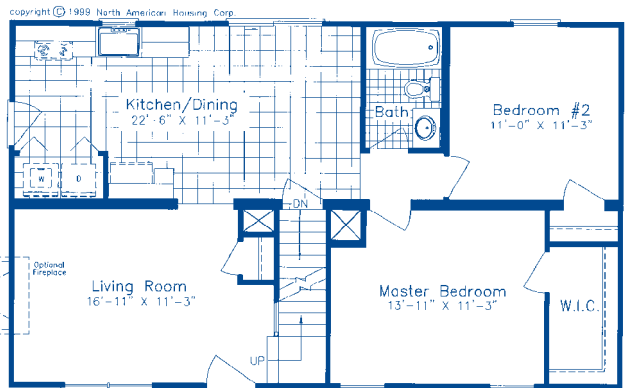

UNFINISHED ATTIC SPACE  
OPTIONAL 4-BOX CAPE

KITCHEN/BATH OPTION #1

STANDARD BASEMENT PLAN

OPTIONAL MASTER BEDROOM PROJECTION

## HANOVER

Approx. First Floor Area 960 sq. ft.  
Approx. Unfinished Attic Space 520 sq. ft.  
Approx. Total Area 1480 sq. ft.

Approx. Overall Dimensions  
24'-0" x 40'-0"

Independent Builders are not affiliated with North American Housing Corp.