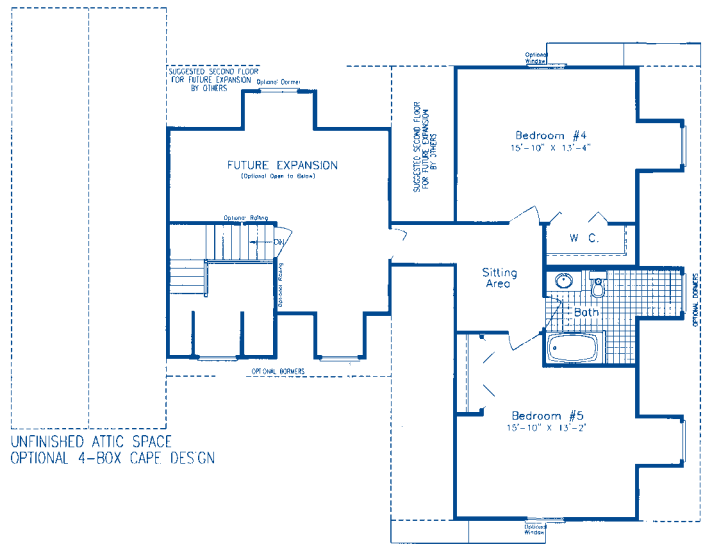

MANCHESTER

Approx. First Floor Area 2250 sq. ft.
 Approx. Unfinished Attic Space 1240 sq. ft.
 Approx. Total Area 3490 sq. ft.

Approx. Overall Dimensions
 37'-0"/44'-0" x 61'-0"

Independent Builders are not affiliated with North American Housing Corp.