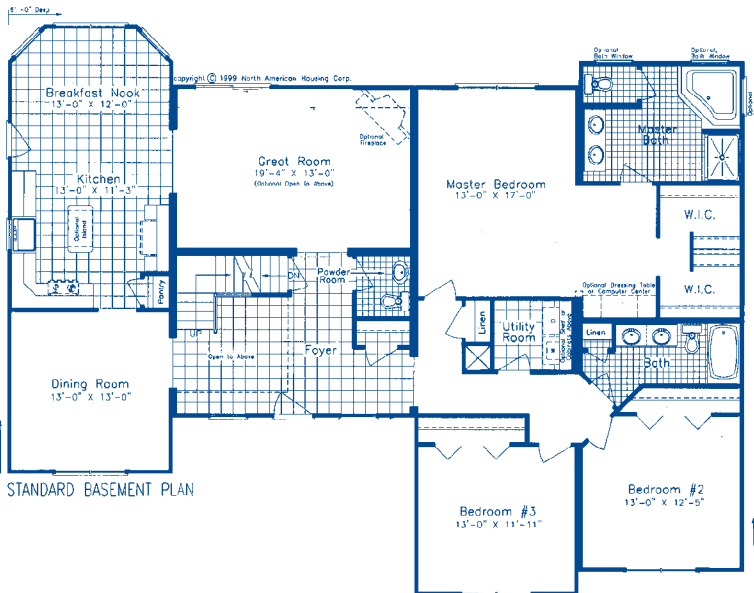

MANCHESTER

Approx. First Floor Area 2250 sq. ft.
 Approx. Unfinished Attic Space 1240 sq. ft.
 Approx. Total Area 3490 sq. ft.

Approx. Overall Dimensions
 37'-0"/44'-0" x 61'-0"

Independent Builders are not affiliated with North American Housing Corp.