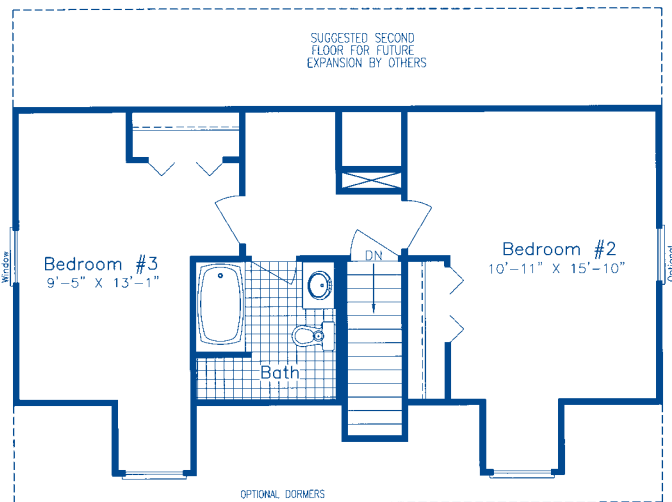

UNFINISHED ATTIC SPACE
OPTIONAL 4-BOX CAPE