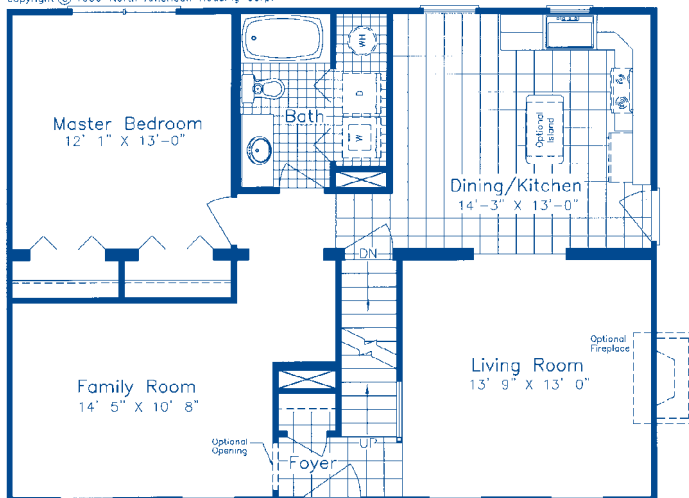

RANCHES
CAPE CODS
TWO STORY
CONTEMPORARY
MULTI-FAMILY
MILLENNIUM SERIES
OPTIONS

OAKDALE

Approx. First Floor Area 1008 sq. ft.
Unfinished Attic Space 576 sq. ft.
Approx. Total Area 1584 sq. ft.

Approx. Overall Dimensions
28'-0" x 36'-0"

copyright © 1999 North American Housing Corp.

STANDARD BASEMENT PLAN

UNFINISHED ATTIC SPACE
OPTIONAL 4-BOX CAPE

Independent Builders are not affiliated with North American Housing Corp.

Frederick
5724 Industry Lane
Frederick, MD 21704
301-694-9100