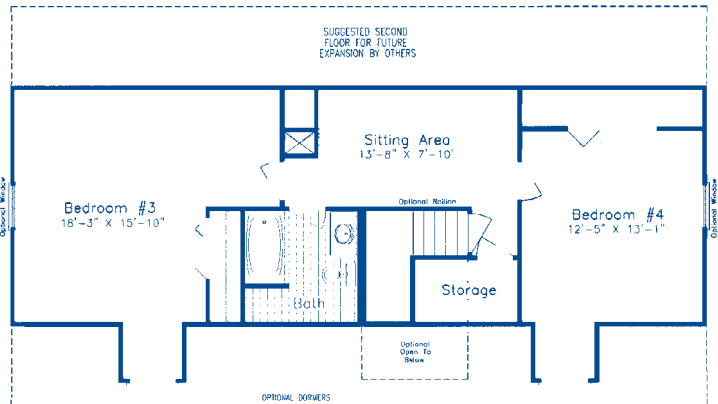

Revised 6/1/02

ROSEWOOD

Approx. First Floor Area 1344 sq. ft.
 Approx. Unfinished Attic Space 768 sq. ft.
 Approx. Total Area 2112 sq. ft.

Approx. Overall Dimensions
 28'-0" x 48'-0"

FIRST FLOOR

UNFINISHED ATTIC SPACE
 OPTIONAL 4-BOX CAPE