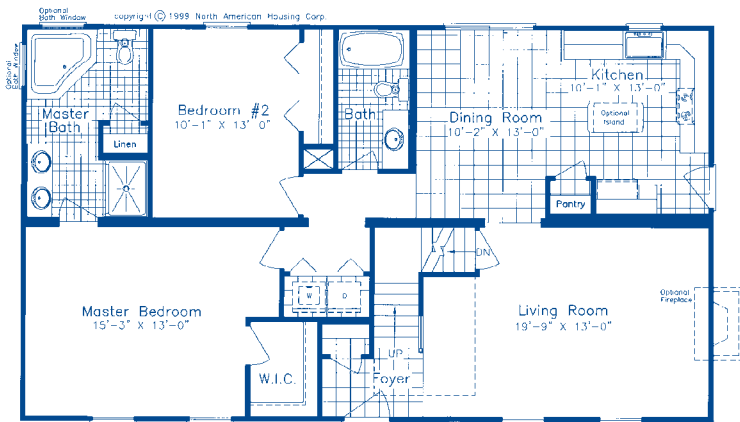

Revised 6/1/02

ROSEWOOD

Approx. First Floor Area 1344 sq. ft.
 Approx. Unfinished Attic Space 768 sq. ft.
 Approx. Total Area 2112 sq. ft.

Approx. Overall Dimensions
 28'-0" x 48'-0"

FIRST FLOOR

UNFINISHED ATTIC SPACE
 OPTIONAL 4-BOX CAPE

PROGRESS IN LIVING