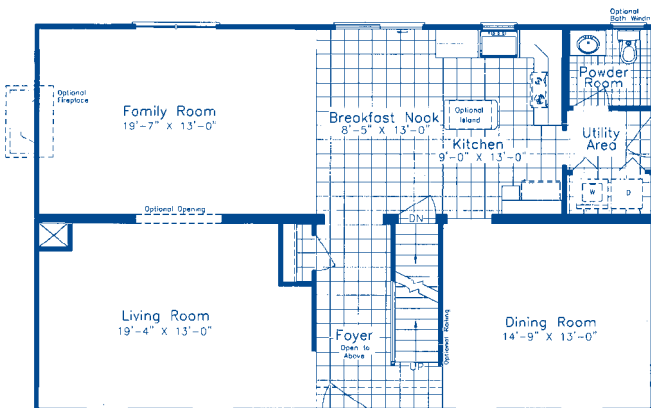

OPTIONAL 1st FLOOR GUEST ROOM

SALEM

Approx. First Floor Area 1232 sq. ft.
 Approx. Second Floor Area 946 sq. ft.
 Approx. Total Area 2178 sq. ft.

Approx. Overall Dimensions
 28'-0" x 44'-0"

FIRST FLOOR

SECOND FLOOR