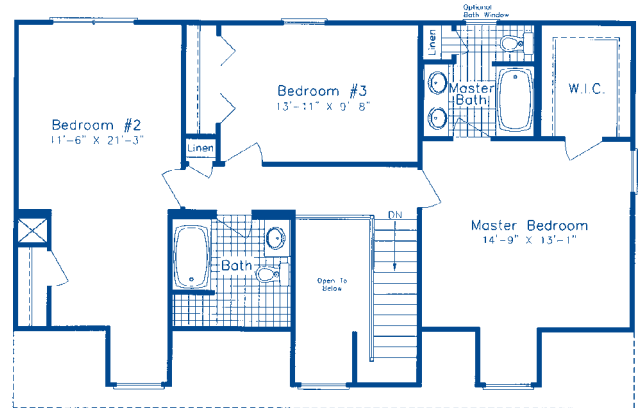

OPTIONAL 1st FLOOR GUEST ROOM

SALEM

Approx. First Floor Area 1232 sq. ft.
 Approx. Second Floor Area 946 sq. ft.
 Approx. Total Area 2178 sq. ft.

Approx. Overall Dimensions
 28'-0" x 44'-0"

FIRST FLOOR

SECOND FLOOR