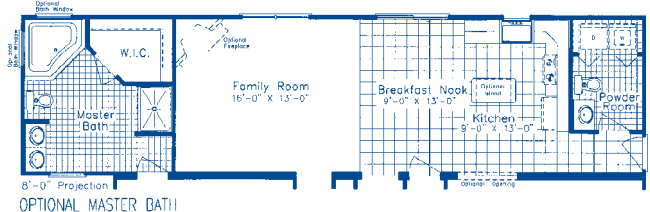

## TANGLEWOOD

Approx. First Floor Area 1288 sq. ft.  
 Approx. Second Floor Area 928 sq. ft.  
 Approx. Total Area 2216 sq. ft.

Approx. Overall Dimensions  
 28'-0" x 46'-0"

Independent Builders are not affiliated with North American Housing Corp.