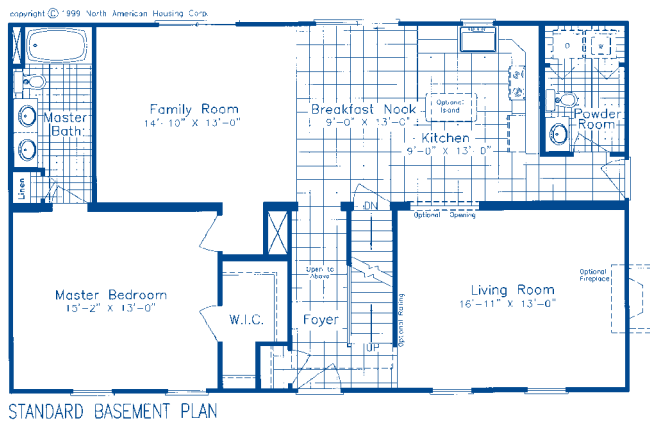

## TANGLEWOOD

Approx. First Floor Area 1288 sq. ft.  
 Approx. Second Floor Area 928 sq. ft.  
 Approx. Total Area 2216 sq. ft.

Approx. Overall Dimensions  
 28'-0" x 46'-0"

Independent Builders are not affiliated with North American Housing Corp.

RANCHES  
 CAPE CODS  
 TWO STORY  
 CONTEMPORARY  
 MULTI-FAMILY  
 MILLENNIUM SERIES  
 OPTIONS