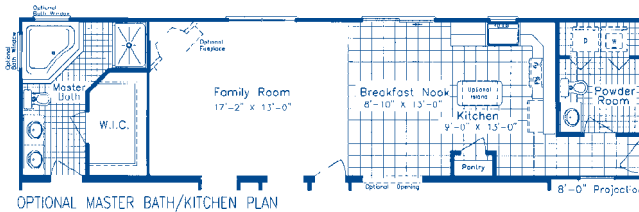

## TANGLEWOOD

Approx. First Floor Area 1288 sq. ft.  
 Approx. Second Floor Area 928 sq. ft.  
 Approx. Total Area 2216 sq. ft.

Approx. Overall Dimensions  
 28'-0" x 46'-0"

Independent Builders are not affiliated with North American Housing Corp.