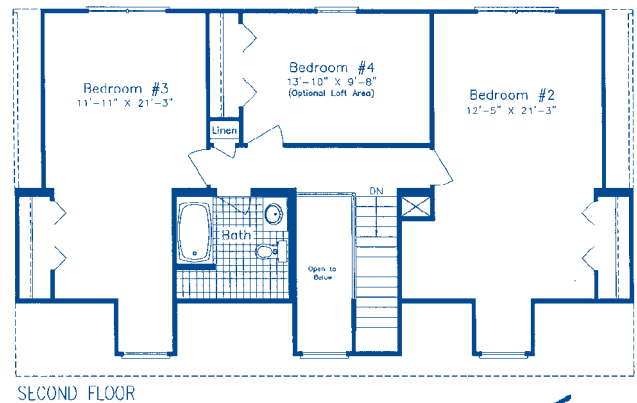

## TANGLEWOOD

Approx. First Floor Area 1288 sq. ft.  
 Approx. Second Floor Area 928 sq. ft.  
 Approx. Total Area 2216 sq. ft.

Approx. Overall Dimensions  
 28'-0" x 46'-0"

Independent Builders are not affiliated with North American Housing Corp.